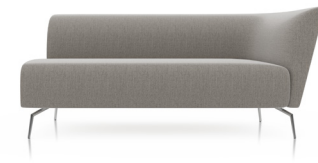

JOT

Soft Seating Collection

Jot is our low profile collection, that boosts workplace engagement and offers a variety of ways to make your space inviting or more private. Its tapered metal legs and dramatic curves, provide all the comfort you'd expect. The sectionals 120-degree design enables you to arrange your workplace to your liking. Use our sectional to create open and vibrant workspaces, and use the high back sofa to give your employees the privacy they need. Either way, Jot is there for your lounging needs.

Available in stone with a metal base.

04 JOT DOUBLE MIDDLE

Height: 26 in.
Width: 51 in.
Depth: 28 in.

List price: \$3,100

Available in stone with a metal base.

05 JOT CORNER

Height: 26 in.
Width: 34.5 in.
Depth: 28 in.

List price: \$2,400

Available in stone with a metal base.

06 JOT SINGLE LEFT

Height: 26 in.
Width: 30.5 in.
Depth: 28 in.

List price: \$2,250

Available in stone with a metal base.

07 JOT SINGLE RIGHT

Height: 26 in.
Width: 30.5 in.
Depth: 28 in.

List price: \$2,250

Available in stone with a metal base.

08 JOT DOUBLE RIGHT

Height: 26 in.
Width: 57 in.
Depth: 28 in.

List price: \$2,850

Available in stone with a metal base.

COLOR OPTIONS

sectional